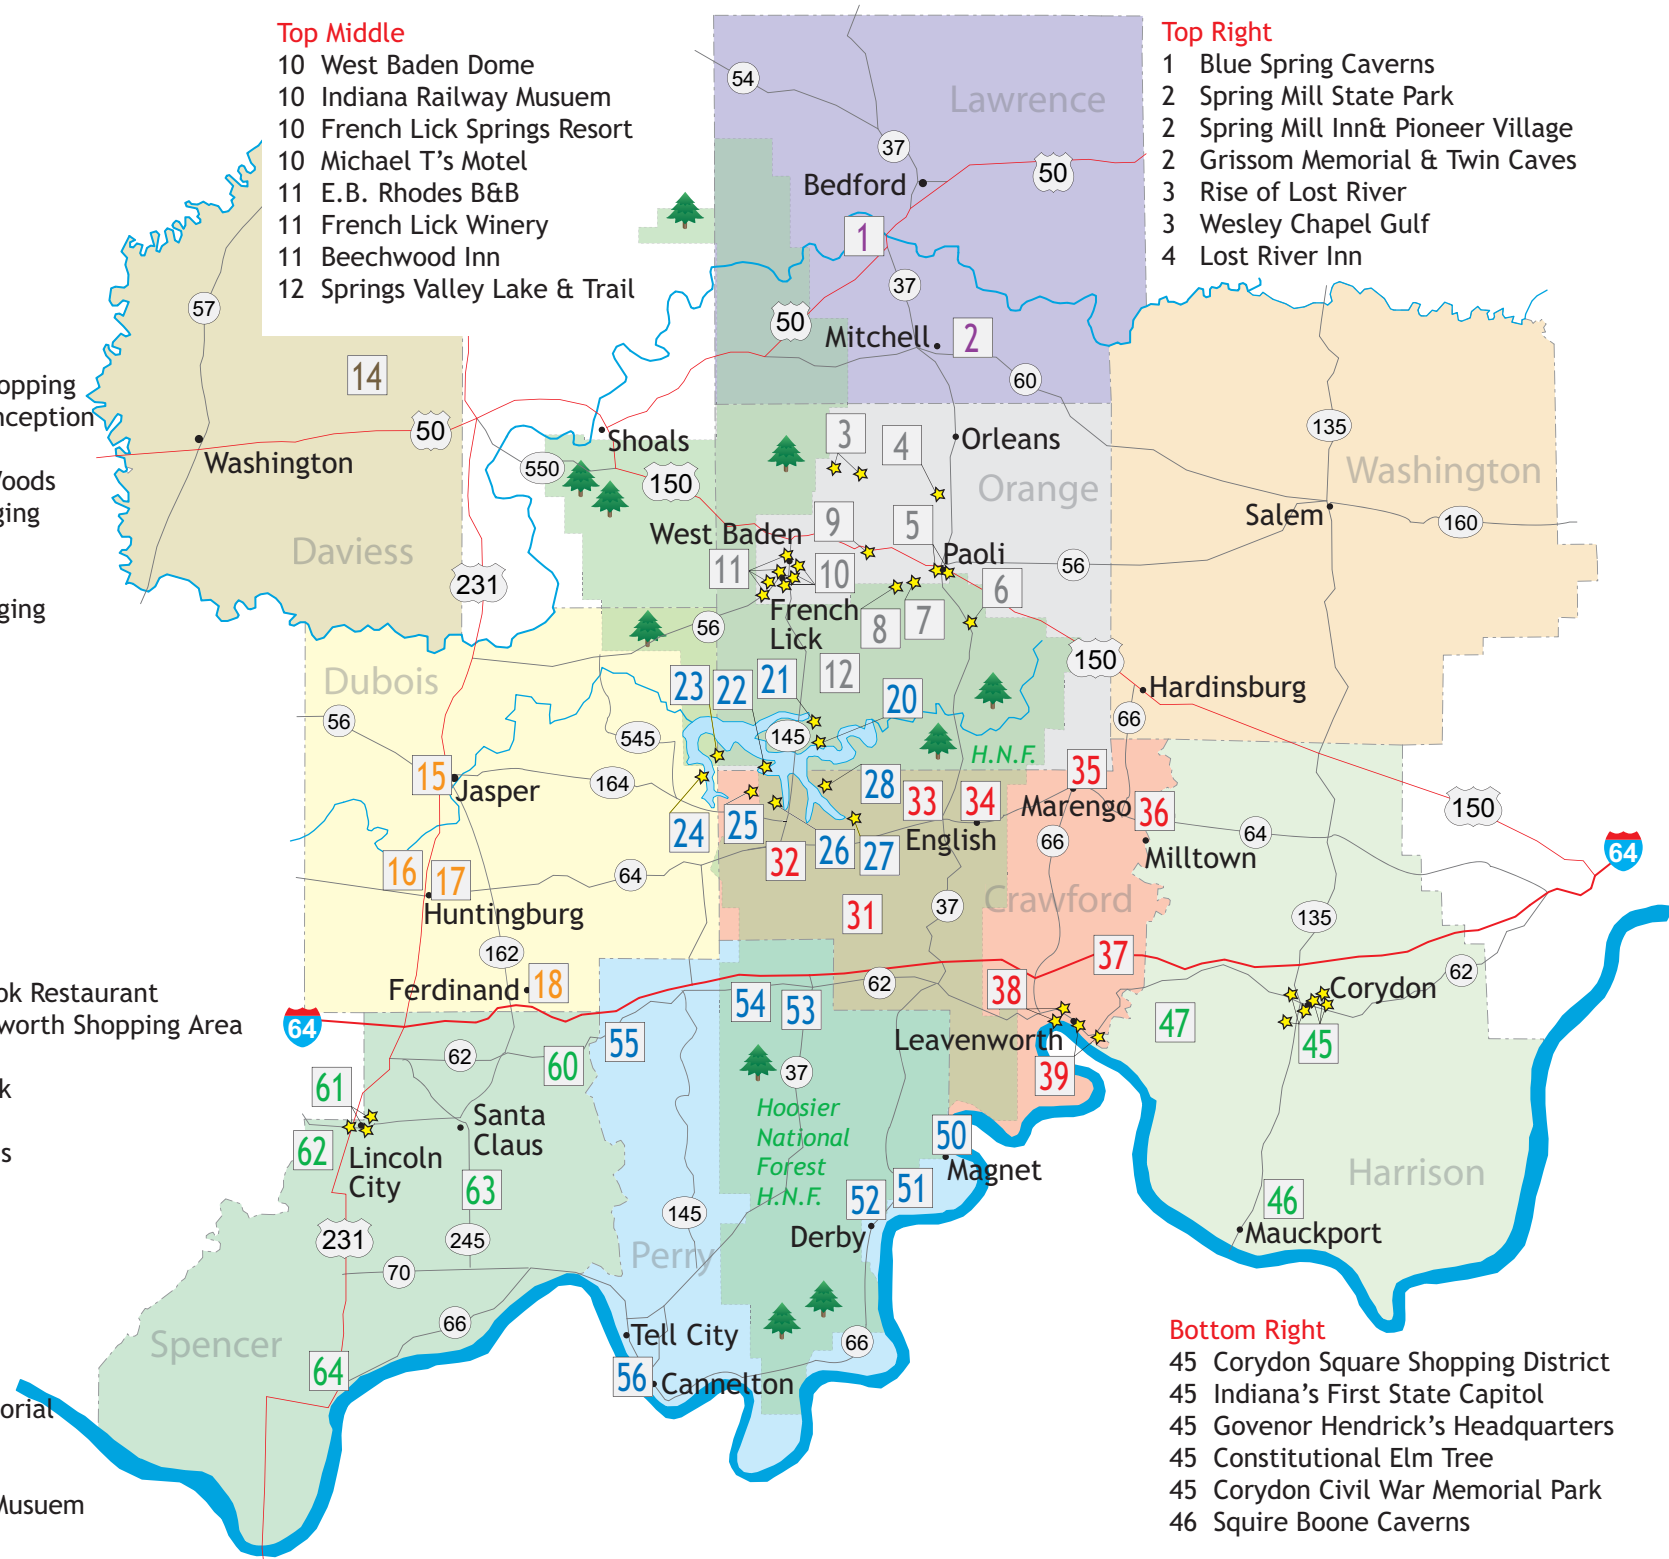

- 25 Gilligan's Boat Rental
- 26 Patoka 4 Seasons
- 27 White Oaks Cabins
- 28 The Cove on Patoka
- 31 Hemlock Cliffs
- 32 Yellow Birch Ravine
- 33 Sycamore Springs Park
- 34 Sun Oak Trading Post
- 35 Marengo Cave
- 36 Cave Country Canoes
- 37 Wyandotte Caves
- 38 Leavenworth Inn & Overlook Restaurant
- 39 Dock Restaurant & Leavenworth Shopping Area

**45-46 See Bottom Right**

- 47 O'Bannon Woods State Park
- 50 Colucci Log Cabins
- 51 Forgotten Times Log Cabins
- 52 Ohio River Cabins
- 53 Bear Hallow
- 54 Winzerwald Winery
- 55 Mary Rose Herb Farm
- 60 Saint Meinrad Archabbey
- 61 Lincoln State Park
- 61 Lincoln Amphitheatre
- 61 Lincoln Boyhood Nat. Memorial
- 62 Colonel Jones Home
- 63 Santa's Lodge
- 64 Lincoln Pioneer Village & Musuem

**Top Middle**

- 10 West Baden Dome
- 10 Indiana Railway Musuem
- 10 French Lick Springs Resort
- 10 Michael T's Motel
- 11 E.B. Rhodes B&B
- 11 French Lick Winery
- 11 Beechwood Inn
- 12 Springs Valley Lake & Trail

**Top Right**

- 1 Blue Spring Caverns
- 2 Spring Mill State Park
- 2 Spring Mill Inn& Pioneer Village
- 2 Grissom Memorial & Twin Caves
- 3 Rise of Lost River
- 3 Wesley Chapel Gulf
- 4 Lost River Inn

**Bottom Right**